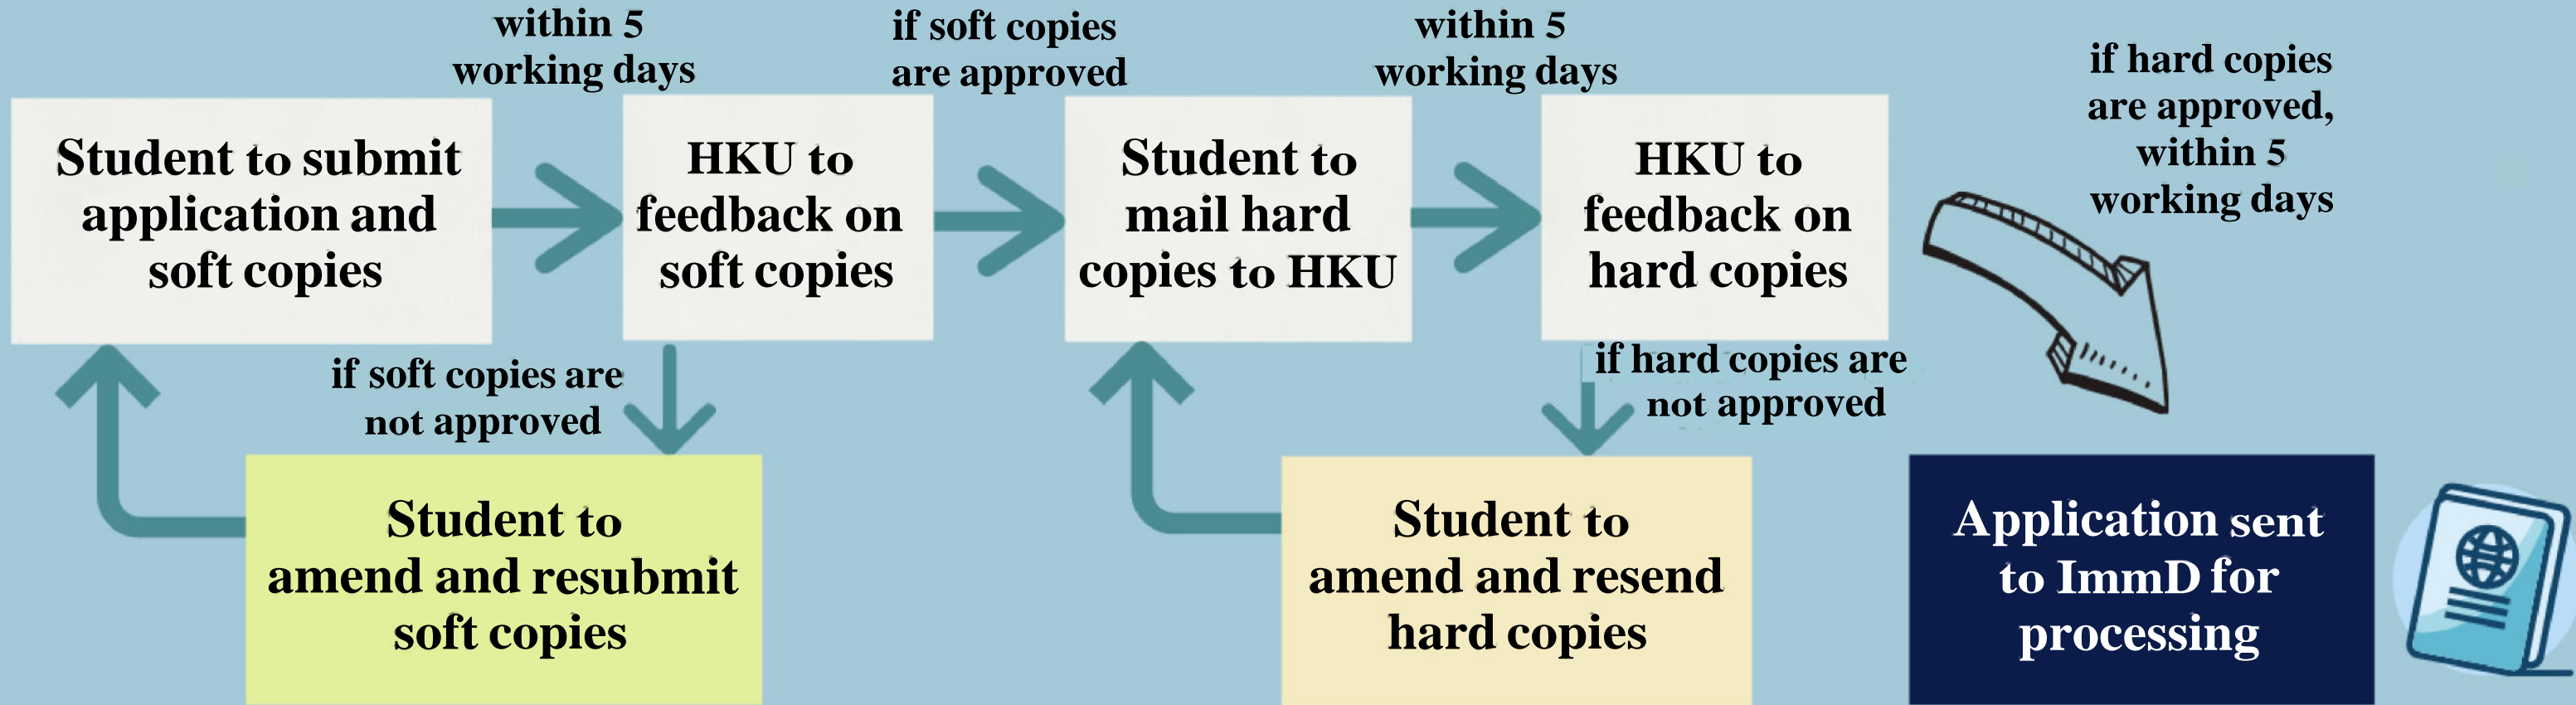

Application Process & Timeline for Student Visa

 *1 The Immigration Department (ImmD) is the official authority in evaluating visa application. The processing time may be longer if additional information is requested by ImmD. There is no expedited service offered by the ImmD.

 *2 The visa will be collected only
 1) within 3 months prior to your programme's start date
 2) if the firm offer of admissions is uploaded to the visa application system

 6 to 8 weeks under normal circumstances