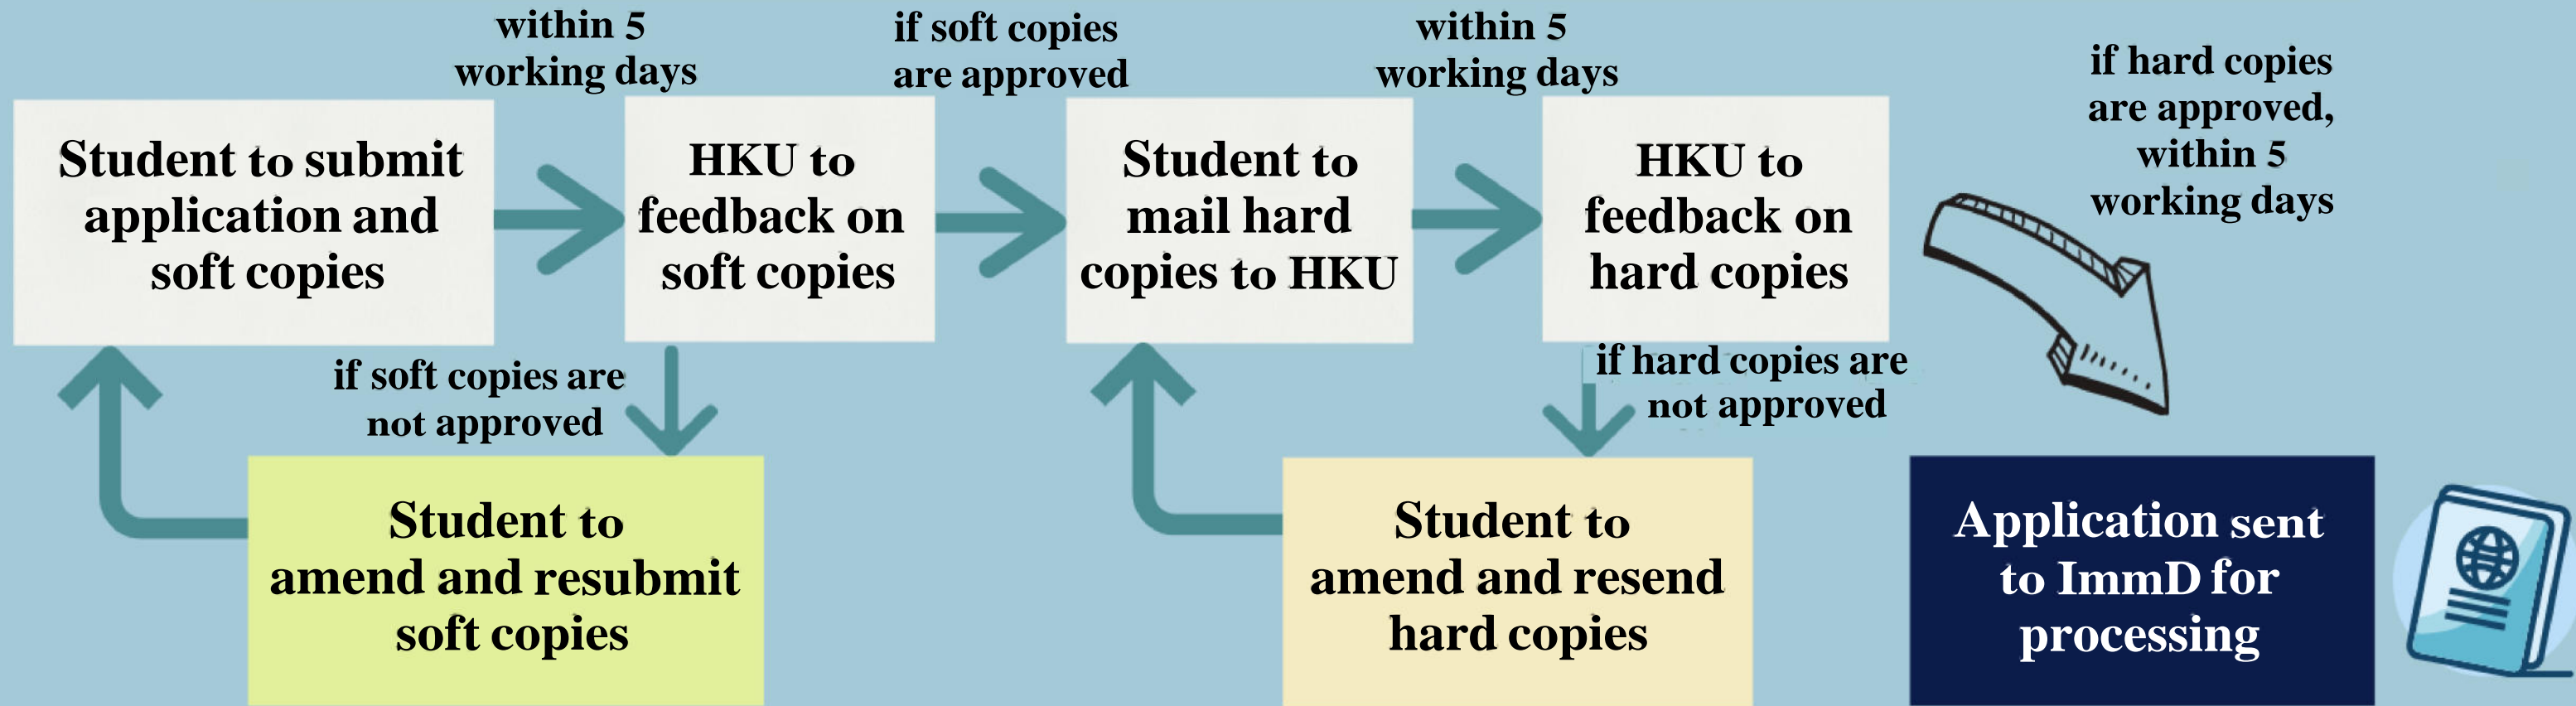

Application Process & Timeline for Student Visa

 *1 The Immigration Department (ImmD) is the official authority in evaluating visa application. The processing time may be longer if additional information is requested by ImmD. There is no expedited service offered by the ImmD.

 *2 The visa will be collected only
 1) within 3 months prior to your programme's start date
 2) if the firm offer of admissions is uploaded to the visa application system

 6 to 8 weeks under normal circumstances